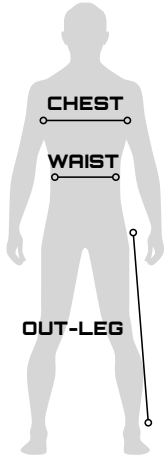

SYZMIK

WORKWEAR

MENS

SYZMIK SIZE GUIDE

MENS

TOPS / OUTERWEAR	XXS	XS	S	M	L	XL	2XL	3XL	4XL	5XL	7XL		
To fit neck (in)	14	15	15	16	17	18	19	20	21	22	24		
To fit chest (in)	34	36	38	40	42	44	46	48	53	57	64		
PANTS / SHORTS	28	30	32	34	36	38	40	42	44	46	48	50	52
To fit waist (in)	28	30	32	34	36	38	40	42	44	46	48	50	52
Out-leg pant (in)	42	43	43	43	44	44	44	44	44	44	44	44	44
Out-leg short (in)	22	22	22	22	22	22	22	22	22	23	23	23	23
PANTS (ST)				34S	36S	38S	40S	42S	44S	46S	40S	50S	52S
To fit waist (in)				34	36	38	40	42	44	46	48	50	52
Out-leg pant (in)				41	42	42	43	43	43	43	43	43	43

SIZE	XXS	XS	S	M	L	XL	2XL	3XL	4XL	5XL	7XL
To fit neck (in)	14	15	15	16	17	18	19	20	21	22	24
To fit chest (in)	34	36	38	40	42	44	46	48	53	57	64