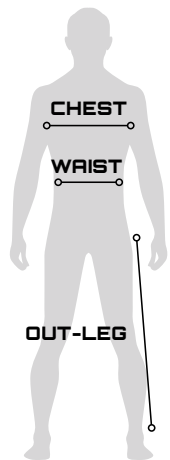

SYZMIK

WORKWEAR

MENS

SYZMIK SIZE GUIDE

MENS

TOPS / OUTERWEAR	XXS	XS	S	M	L	XL	2XL	3XL	4XL	5XL	7XL		
To fit neck (in)	14	15	15	16	17	18	19	20	21	22	24		
To fit chest (in)	34	36	38	40	42	44	46	48	53	57	64		
PANTS / SHORTS	28	30	32	34	36	38	40	42	44	46	48	50	52
To fit waist (in)	28	30	32	34	36	38	40	42	44	46	48	50	52
Out-leg pant (in)	42	43	43	43	44	44	44	44	44	44	44	44	44
Out-leg short (in)	22	22	22	22	22	22	22	22	22	23	23	23	23
PANTS (ST)				34S	36S	38S	40S	42S	44S	46S	40S	50S	52S
To fit waist (in)				34	36	38	40	42	44	46	48	50	52
Out-leg pant (in)				41	42	42	43	43	43	43	43	43	43

SIZE	XXS	XS	S	M	L	XL	2XL	3XL	4XL	5XL	7XL
To fit neck (in)	14	15	15	16	17	18	19	20	21	22	24
To fit chest (in)	34	36	38	40	42	44	46	48	53	57	64