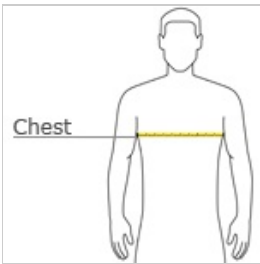

front

back

HOW TO MEASURE

CHEST

With arms down at sides, measure around the upper body, under arms and over the fullest part of the chest.

SIZE CHART

	XS	S	M	L	XL	2XL	3XL	4XL
Chest	32-34	35-37	38-40	41-43	44-46	47-49	50-53	54-57