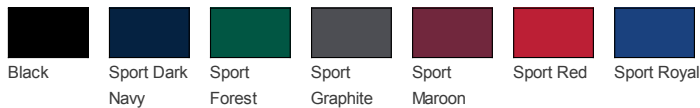

7 Available Colors

Black   Sport Dark Navy   Sport Forest   Sport Graphite   Sport Maroon   Sport Red   Sport Royal