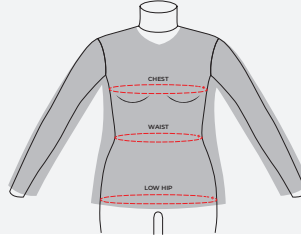

CHEFWORKS WOMEN'S COATS

COAT FITS

SF

Slim Fit

Conforms to the body, figure defining

MF

Modern Fit

Moderate fit, slightly relaxed

CF

Classic Fit

Drapes loosely on the body, increases mobility

1

WOMEN'S COATS (ALPHA SIZE)

Size	XXS	XS	S	M	L	XL	2XL	3XL	4XL	5XL
INCHES (in)										
Chest	30 / 32	32 / 34	35 / 37	38 / 40	42 / 44	46 / 48	50 / 52	54 / 56	58 / 60	62 / 64
Waist	22 / 24	24 / 26	27 / 29	30 / 32	34 / 36	38 / 40	42 / 44	46 / 48	50 / 52	54 / 56
Hip	31 / 33	33 / 35	36 / 38	39 / 41	43 / 45	47 / 49	51 / 53	55 / 57	59 / 61	63 / 65
CENTIMETERS (cm)										
Chest	76 / 81	81 / 86	89 / 94	97 / 102	107 / 112	117 / 122	127 / 132	137 / 142	147 / 152	157 / 163
Waist	56 / 61	61 / 66	69 / 74	76 / 81	86 / 91	97 / 102	107 / 112	117 / 122	127 / 132	137 / 142
Hip	79 / 84	84 / 89	91 / 97	99 / 104	109 / 114	119 / 124	130 / 135	140 / 145	150 / 155	160 / 165

2

WOMEN'S COATS (NUMERIC SIZE)

Size	00	0	2	4	6	8	10	12	14	16	18	20	22	24	26	28
INCHES (in)																
Chest	32.5	33.5	34.5	35.5	36.5	37.5	38.5	40	42	44	46	48	50	52	54	56
Waist	24.5	25.5	26.5	27.5	28.5	29.5	30.5	32	34	36	38	40	42	44	46	48
Hip	33.5	34.5	35.5	36.5	37.5	38.5	39.5	41	43	45	47	49	51	53	55	57
CENTIMETERS (cm)																
Chest	83	85	88	90	93	95	98	102	107	112	117	122	127	132	137	142
Waist	62	65	67	70	72	75	77	81	86	91	97	102	107	112	117	122
Hip	85	88	90	93	95	98	100	104	109	114	119	124	130	135	140	145