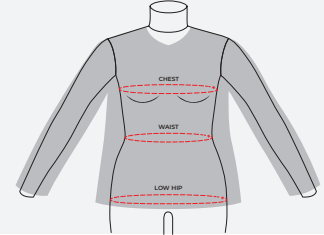

CHEFWORKS WOMEN'S COATS

COAT FITS

SF

Slim Fit

Conforms to the body, figure defining

MF

Modern Fit

Moderate fit, slightly relaxed

CF

Classic Fit

Drapes loosely on the body, increases mobility

1

WOMEN'S COATS (ALPHA SIZE)

Size	XXS	XS	S	M	L	XL	2XL	3XL	4XL	5XL
INCHES (in)										
Chest	30 / 32	32 / 34	35 / 37	38 / 40	42 / 44	46 / 48	50 / 52	54 / 56	58 / 60	62 / 64
Waist	22 / 24	24 / 26	27 / 29	30 / 32	34 / 36	38 / 40	42 / 44	46 / 48	50 / 52	54 / 56
Hip	31 / 33	33 / 35	36 / 38	39 / 41	43 / 45	47 / 49	51 / 53	55 / 57	59 / 61	63 / 65
CENTIMETERS (cm)										
Chest	76 / 81	81 / 86	89 / 94	97 / 102	107 / 112	117 / 122	127 / 132	137 / 142	147 / 152	157 / 163
Waist	56 / 61	61 / 66	69 / 74	76 / 81	86 / 91	97 / 102	107 / 112	117 / 122	127 / 132	137 / 142
Hip	79 / 84	84 / 89	91 / 97	99 / 104	109 / 114	119 / 124	130 / 135	140 / 145	150 / 155	160 / 165

2

WOMEN'S COATS (NUMERIC SIZE)

Size	00	0	2	4	6	8	10	12	14	16	18	20	22	24	26	28
INCHES (in)																
Chest	32.5	33.5	34.5	35.5	36.5	37.5	38.5	40	42	44	46	48	50	52	54	56
Waist	24.5	25.5	26.5	27.5	28.5	29.5	30.5	32	34	36	38	40	42	44	46	48
Hip	33.5	34.5	35.5	36.5	37.5	38.5	39.5	41	43	45	47	49	51	53	55	57
CENTIMETERS (cm)																
Chest	83	85	88	90	93	95	98	102	107	112	117	122	127	132	137	142
Waist	62	65	67	70	72	75	77	81	86	91	97	102	107	112	117	122
Hip	85	88	90	93	95	98	100	104	109	114	119	124	130	135	140	145