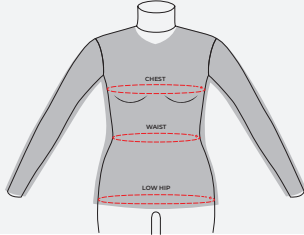

CHEFWORKS WOMEN'S COATS

COAT FITS

SF

Slim Fit

Conforms to the body, figure defining

MF

Modern Fit

Moderate fit, slightly relaxed

CF

Classic Fit

Drapes loosely on the body, increases mobility

1

WOMEN'S COATS (ALPHA SIZE)

Size	XXS	XS	S	M	L	XL	2XL	3XL	4XL	5XL
INCHES (in)										
Chest	30 / 32	32 / 34	35 / 37	38 / 40	42 / 44	46 / 48	50 / 52	54 / 56	58 / 60	62 / 64
Waist	22 / 24	24 / 26	27 / 29	30 / 32	34 / 36	38 / 40	42 / 44	46 / 48	50 / 52	54 / 56
Hip	31 / 33	33 / 35	36 / 38	39 / 41	43 / 45	47 / 49	51 / 53	55 / 57	59 / 61	63 / 65
CENTIMETERS (cm)										
Chest	76 / 81	81 / 86	89 / 94	97 / 102	107 / 112	117 / 122	127 / 132	137 / 142	147 / 152	157 / 163
Waist	56 / 61	61 / 66	69 / 74	76 / 81	86 / 91	97 / 102	107 / 112	117 / 122	127 / 132	137 / 142
Hip	79 / 84	84 / 89	91 / 97	99 / 104	109 / 114	119 / 124	130 / 135	140 / 145	150 / 155	160 / 165

2

WOMEN'S COATS (NUMERIC SIZE)

Size	00	0	2	4	6	8	10	12	14	16	18	20	22	24	26	28
INCHES (in)																
Chest	32.5	33.5	34.5	35.5	36.5	37.5	38.5	40	42	44	46	48	50	52	54	56
Waist	24.5	25.5	26.5	27.5	28.5	29.5	30.5	32	34	36	38	40	42	44	46	48
Hip	33.5	34.5	35.5	36.5	37.5	38.5	39.5	41	43	45	47	49	51	53	55	57
CENTIMETERS (cm)																
Chest	83	85	88	90	93	95	98	102	107	112	117	122	127	132	137	142
Waist	62	65	67	70	72	75	77	81	86	91	97	102	107	112	117	122
Hip	85	88	90	93	95	98	100	104	109	114	119	124	130	135	140	145