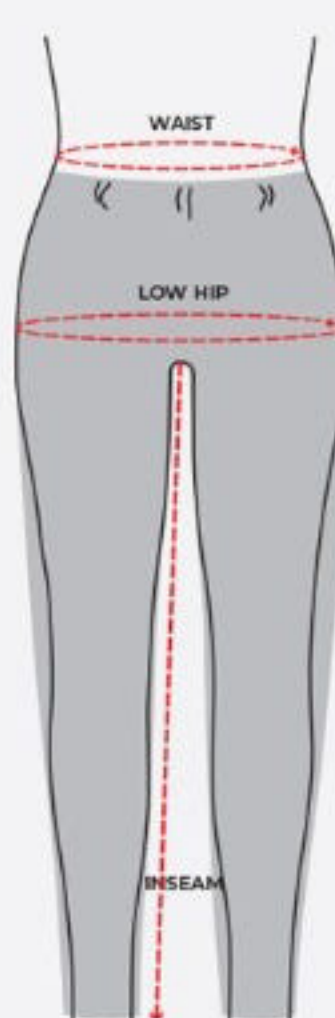

Womens's Pants Alpha Sizing in Centimeters

Size	Waist Centimeters	Hip Centimeters	Inseam Centimeters
XXS	56/61	79/84	79
XS	61/66	84/89	79
S	69/74	91/97	79
M	76/81	99/104	79
L	86/91	109/114	79
XL	97/102	119/124	79
2XL	107/112	130/135	79
3XL	117/122	140/145	79
4XL	127/132	150/155	79
5XL	137/142	160/165	79

Womens's Pants Numeric Sizing in Inches

Size	Waist Inches	Hip Inches	Inseam Inches
00	24.5	33.5	28.75
0	25.5	34.5	29
2	26.5	35.5	29.25
4	27.5	36.5	29.5
6	28.5	37.5	29.75
8	29.5	38.5	30
10	30.5	39.5	30.25
12	32	41	30.5
14	34	43	30.75
16	36	45	31
18	38	47	31
20	40	49	31

Womens's Pants Numeric Sizing in Centimeters

Size	Waist Centimeters	Hip Centimeters	Inseam Centimeters
00	62.23	85.09	73
0	64.77	87.63	73.7
2	67.31	90.17	74.3
4	69.85	92.71	74.9
6	72.39	95.25	75.6
8	74.93	97.79	76.2
10	77.47	100.33	76.8
12	81	104	77.5
14	86.36	109.22	78.1
16	91.44	114.3	78.8
18	96.52	119.38	78.8
20	101.6	124.46	78.8

PANT FITS

SF

Slim Fit

Conforms to the body, figure defining

MF

Modern Fit

Moderate fit, Slightly relaxed

CF