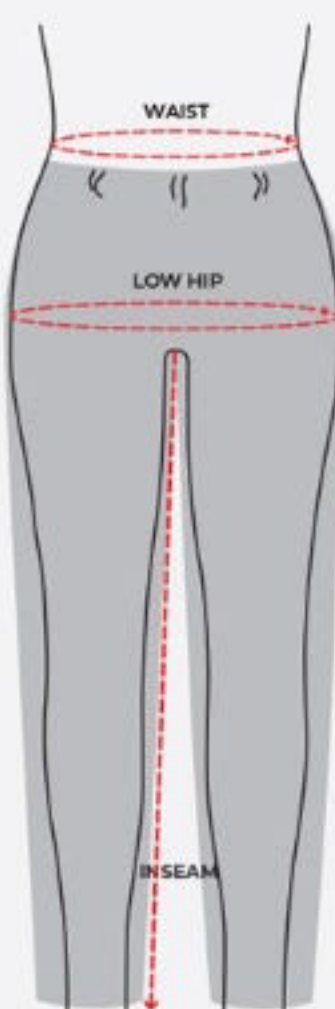

Womens's Pants Numeric Sizing in Inches

Size	Waist Inches	Hip Inches	Inseam Inches
00	24.5	33.5	28.75
0	25.5	34.5	29
2	26.5	35.5	29.25
4	27.5	36.5	29.5
6	28.5	37.5	29.75
8	29.5	38.5	30
10	30.5	39.5	30.25
12	32	41	30.5
14	34	43	30.75
16	36	45	31
18	38	47	31
20	40	49	31

Womens's Pants Numeric Sizing in Centimeters

Size	Waist Centimeters	Hip Centimeters	Inseam Centimeters
00	62.23	85.09	73
0	64.77	87.63	73.7
2	67.31	90.17	74.3
4	69.85	92.71	74.9
6	72.39	95.25	75.6
8	74.93	97.79	76.2
10	77.47	100.33	76.8
12	81	104	77.5
14	86.36	109.22	78.1
16	91.44	114.3	78.8
18	96.52	119.38	78.8
20	101.6	124.46	78.8

PANT FITS

SF

Slim Fit

Conforms to the body, figure defining

MF

Modern Fit

Moderate fit, Slightly relaxed

CF

Classic Fit

Drapes loosely on the body, Increases mobility